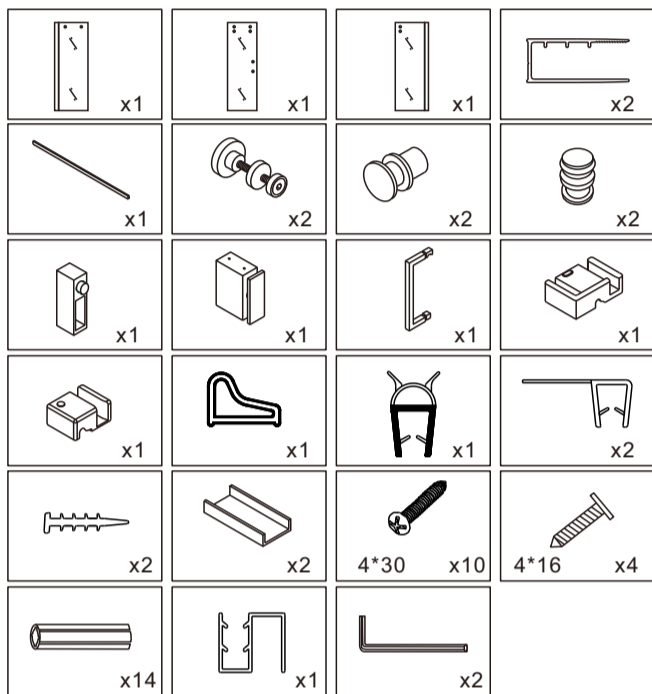

INSTALLATION MANUAL

TOOL PICTURE

Accessory list

ATL-802N

1

2

3

4

5

6

7

8

9

10

11

12