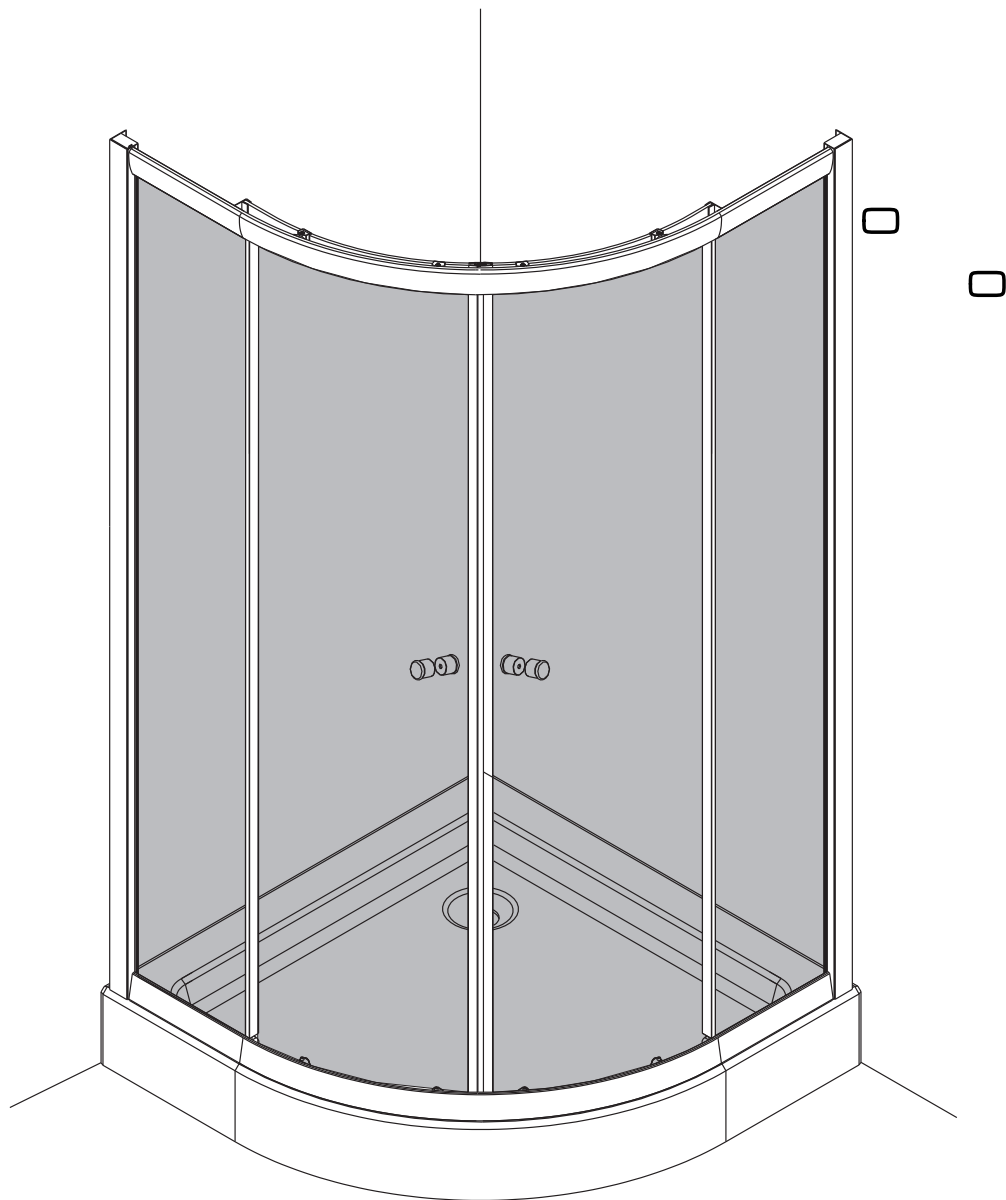

Štvrtkruhový sprchový kút Sanovo Delivery ROUTE

NO.	Designation	Pieces	NO.	Designation	Pieces		
3.1		X1	12		X2		
1		X2			A.1	X4	
2		X2			A.2	X4	
3.2		X1			A.3	X2	
		X1			A.4	X2	
4		X2			B.1	X2	
5		X7			B.2	X2	
6		X7			13	C.1	X2
7		X11				C.2	X4
8		X2				C.3	X4
9		X9				C.4	X8
10		X4				C.5	X2
11		X8				C.6	X2
		X16	D.1	X4			
		X8	D.2	X4			
		X4	D.3	X2			
	X4		X4	D.4	X8		
11		X8	D.5	X4			
		X8	D.6	X2			
		X8	No hand				
		X8	14		X5		
		X4	15.1		X1		
11		X8	15.2		X1		
		X8	16		X8		
		X8	17		X13		
		X8	18.1		X2		
		X4	18.2		X2		
Y.5		X4			X8		
					X4		