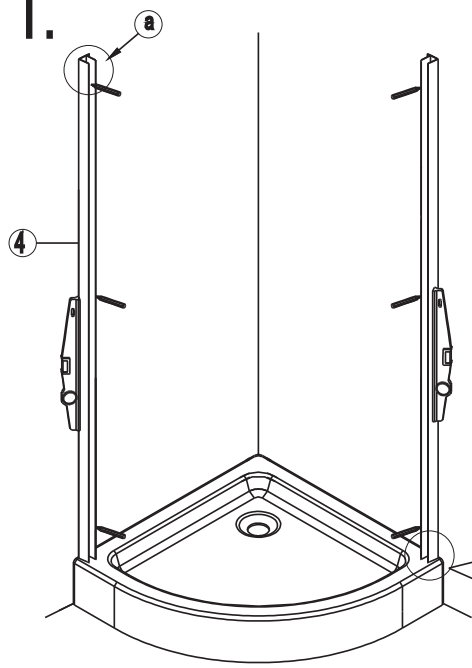

1.

	P	W
765	765-790	800
865	865-890	900