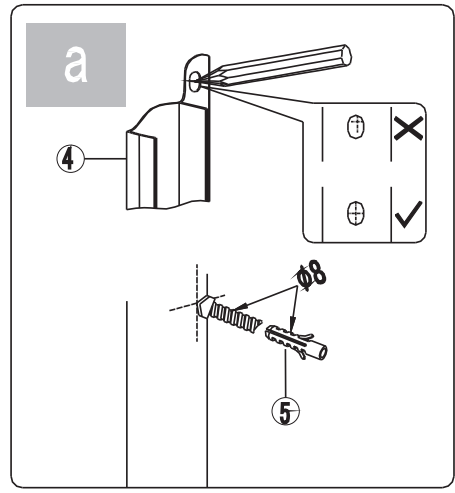

1.

	P	W
765	765-790	800
865	865-890	900