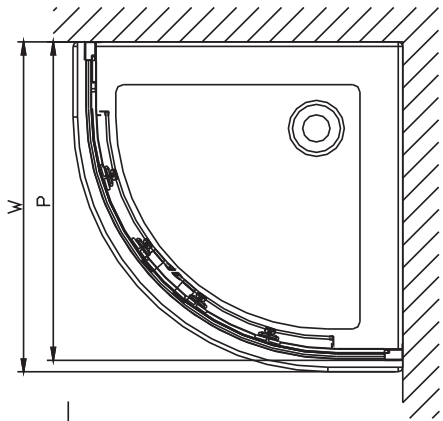

1.

	P	W
765	765-790	800
865	865-890	900