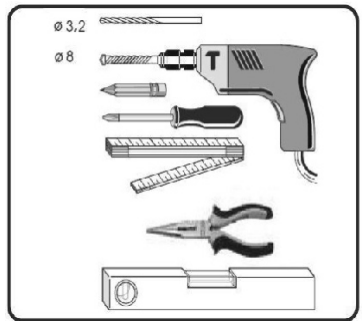

Štvrtkruhový sprchový kút Sanovo Delivery ROUTE

NO.	Designation	Pieces	NO.	Designation	Pieces		
3.1		X1	12		X2		
1		X2			A.1	X4	
2		X2			A.2	X4	
3.2		X1			A.3	X2	
		X1			A.4	X2	
4		X2			B.1	X2	
5		X7			B.2	X2	
6		X7			13	C.1	X2
7		X11				C.2	X4
8		X2				C.3	X4
9		X9				C.4	X8
10		X4				C.5	X2
11		X8				C.6	X2
		X16	D.1	X4			
		X8	D.2	X4			
		X4	D.3	X2			
	X4		X4	D.4	X8		
11		X8	D.5	X4			
		X8	D.6	X2			
		X8	No hand				
		X8	14		X5		
		X4	15.1		X1		
11		X8	15.2		X1		
		X8	16		X8		
		X8	17		X13		
		X8	18.1		X2		
		X4	18.2		X2		
Y.5		X4			X8		
					X4		